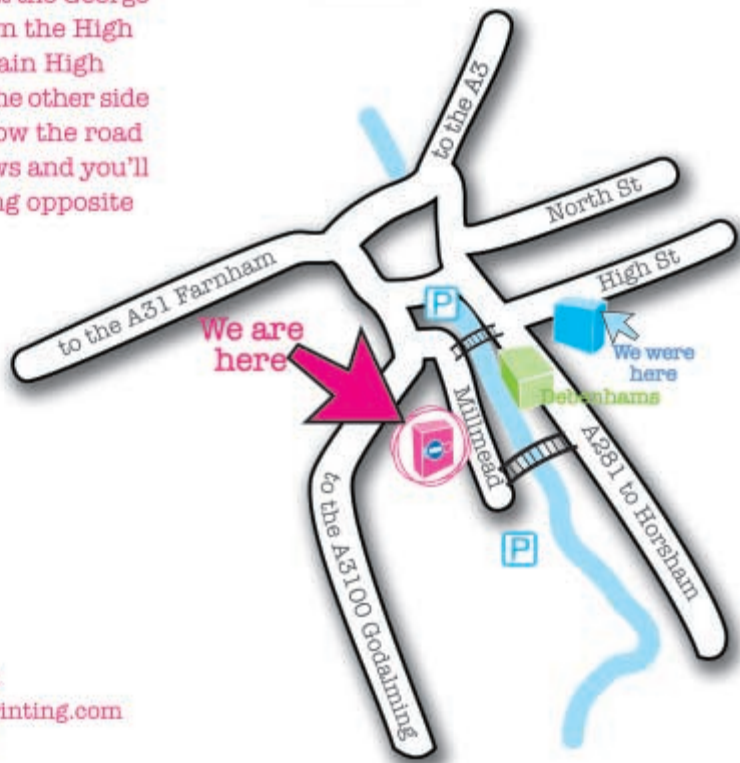

How to find us

From the one way system take the A3100 towards Godalming, then almost immediately left at the George Abbot pub go down the High Street (not the main High Street, you're on the other side of the river). Follow the road round as it narrows and you'll find public parking opposite our studio.